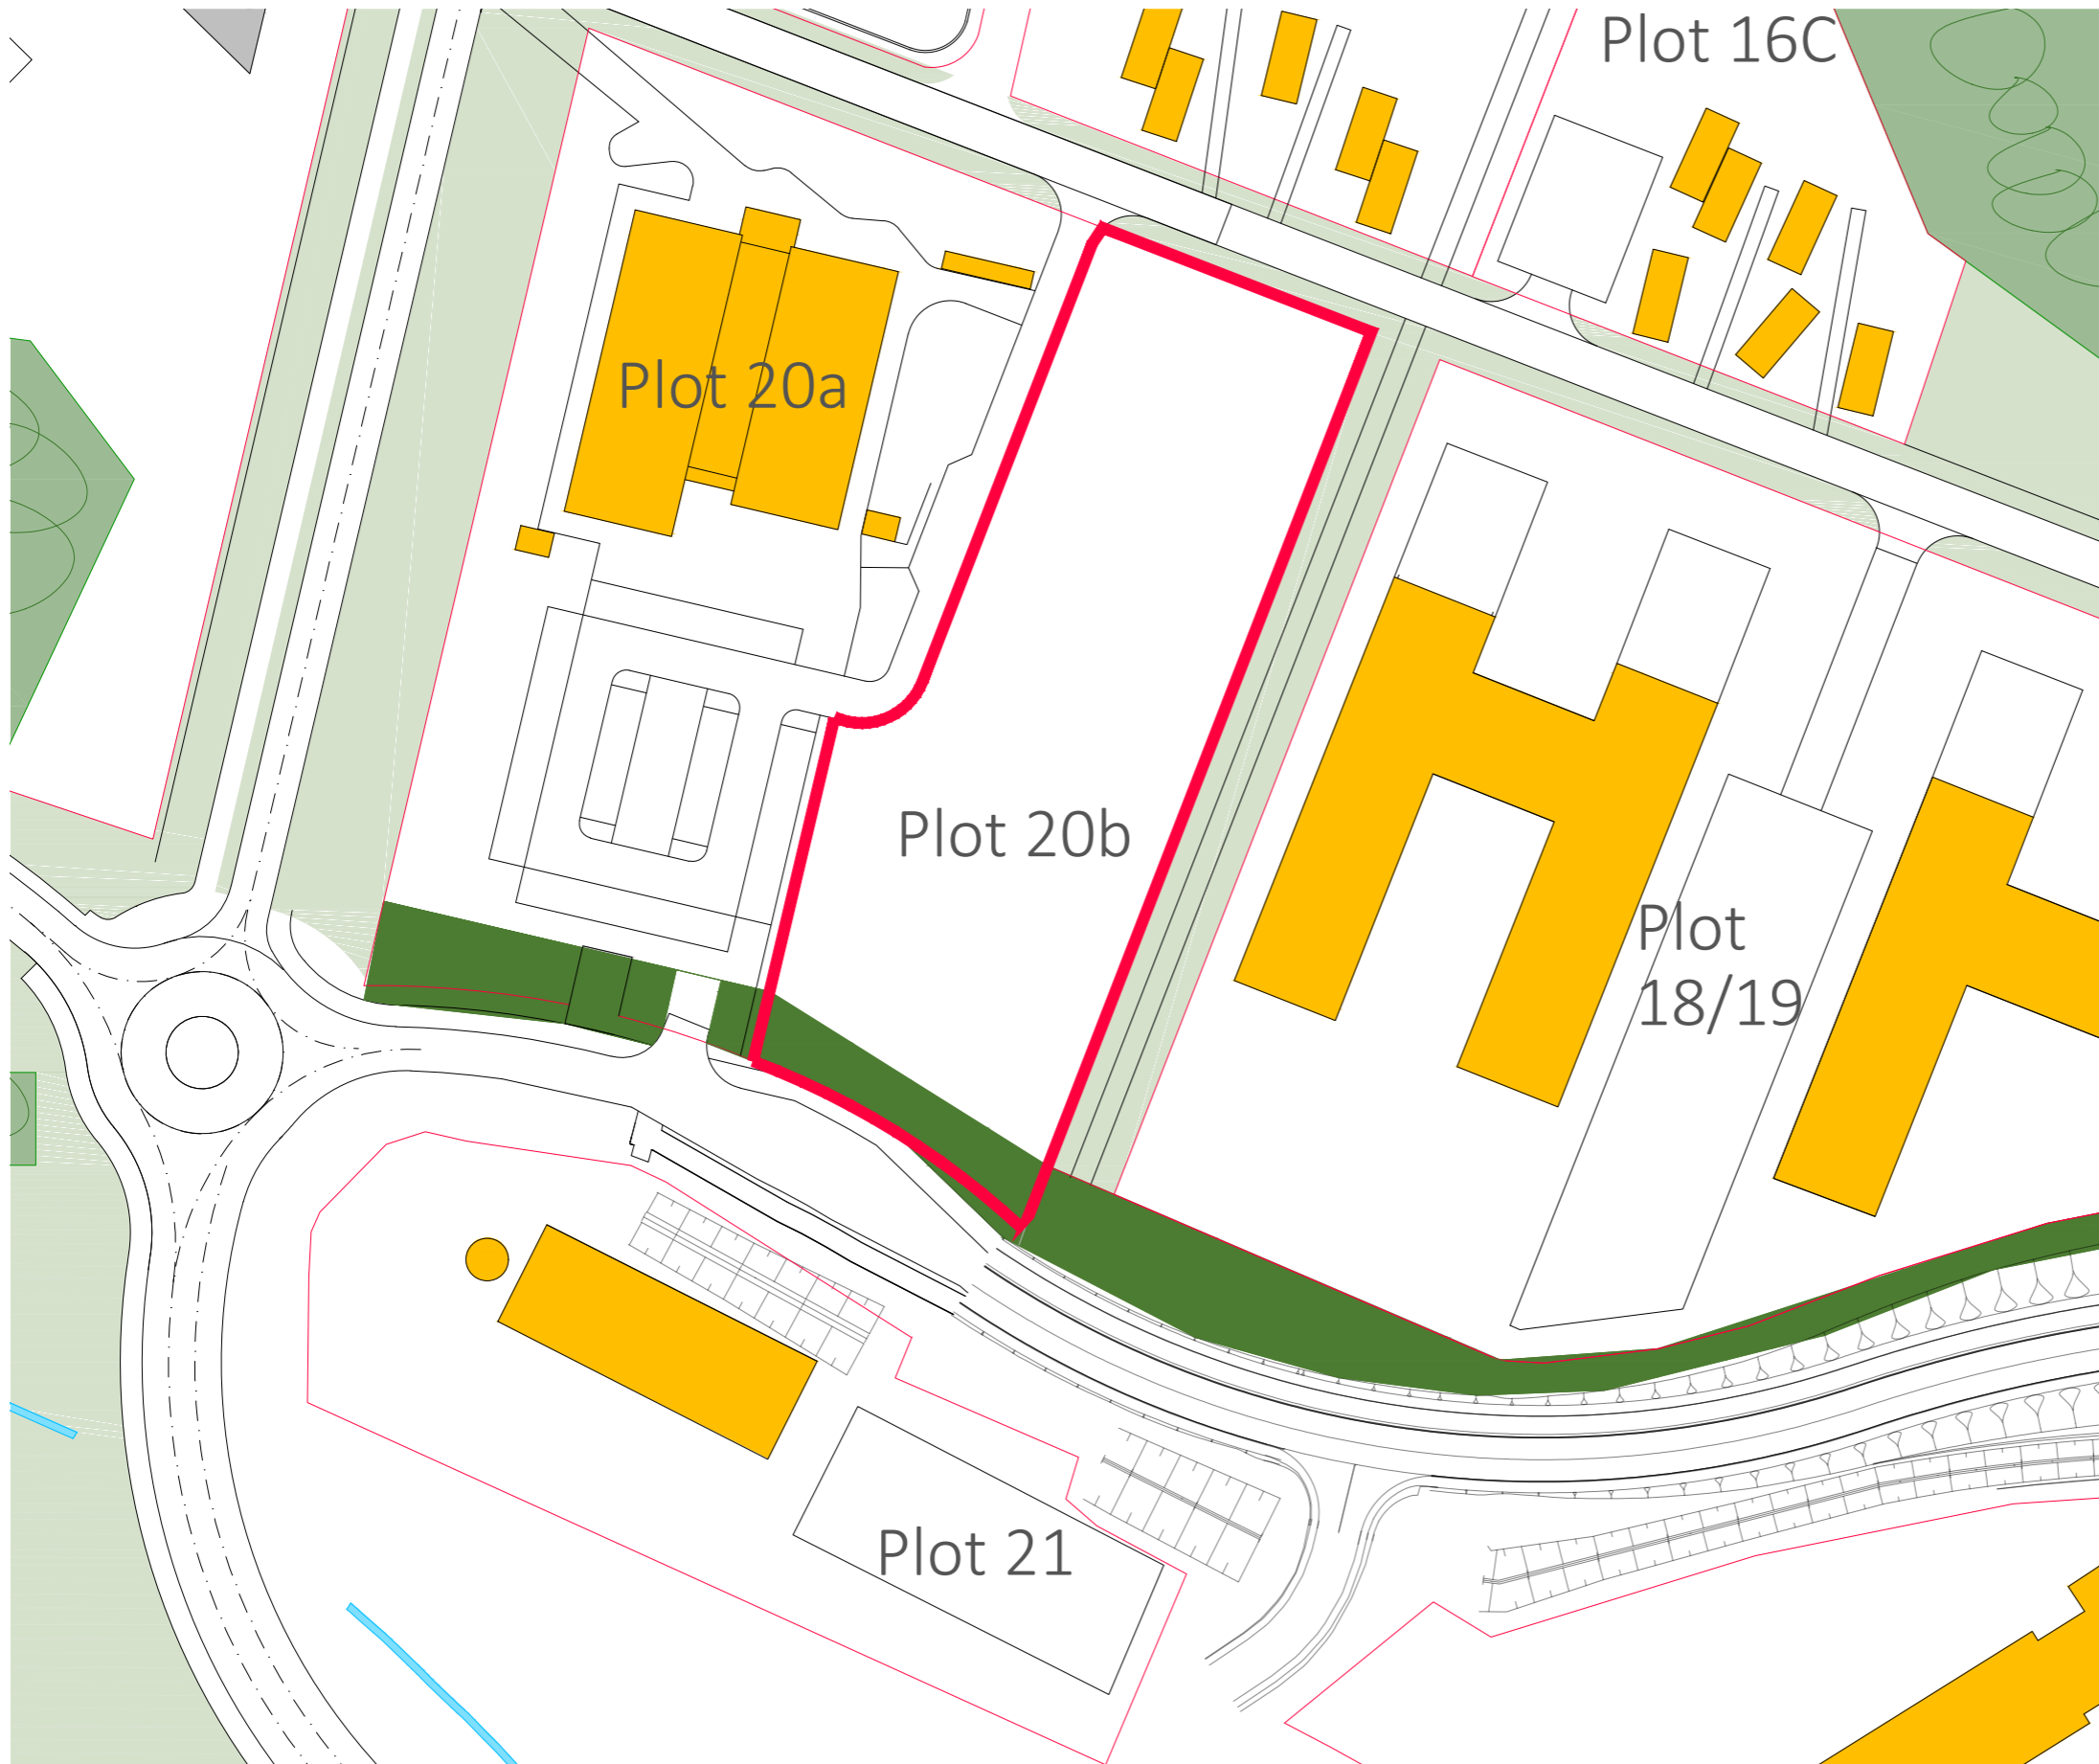

Inverness Campus

- Land In HIE ownership █
- Plot 20b Site Boundary █

Plot 20b Location Plan

Inverness Campus

PLOT 20b TOTAL AREA : 5470sqm
PLOT 20b DEVELOPABLE AREA : 5136sqm

- Land In HIE ownership 
- Plot 20b Site Boundary 

Plot 20b Site Plan

Inverness Campus

Plot 20b Site Photos